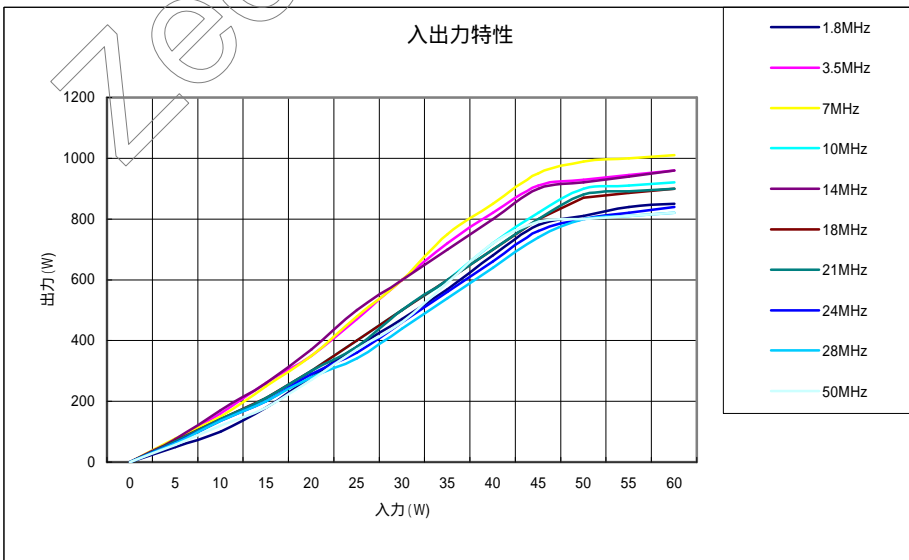

GU-74B 1.8-50MHz Linear Amplifier Photos

Left Top: Set up on the Personal Computer

Left Bottom: Rear View

Left: Cooling Fan 2,

Right: Coaxial Relay CX-800N

Bottom: Connection Panel

Right: Front & Top View

Front Panel & Final Box

Graph: Input Output Merit

by JH2CLV/T.Mochizuki